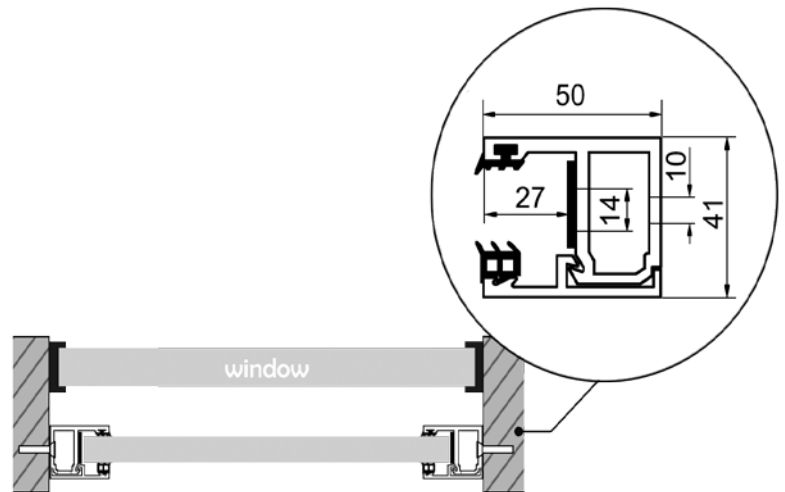

# Juliet balcony side mounted

## SIDE MOUNTED

R6. 8541.090 H = 900mm

R6. 8541.100 H = 1000mm

R6. 8541.110 H = 1100mm