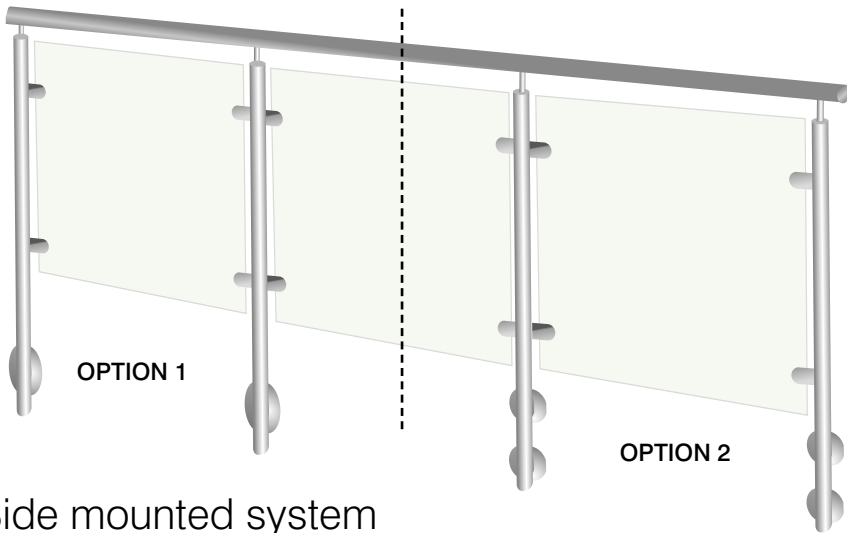

Saddle mount options

Vertical mounted system

Side mounted system

This option is more expensive than a side mounted option as the fixing plates are more expensive and the glass specification is increased to toughend laminated